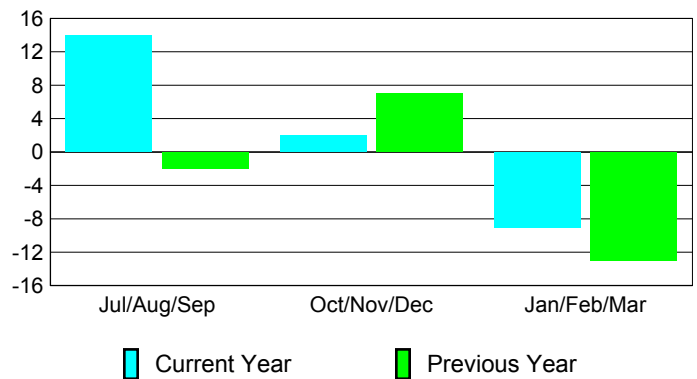

Membership Results 2008-2009

Membership 2007-2008

Month	Net Memb	Actual New	Actual Dropped	Gain/Loss of	Gain/Loss of
	Goal	New Memb	Dropped Memb	Memb	Memb
Jul/Aug/Sep	15	54	-40	14	-2
Oct/Nov/Dec	15	40	-38	2	7
Jan/Feb/Mar	15	25	-34	-9	-13
Totals	45	119	-112	7	-8

Membership Results 2008-2009

Goal, New, Dropped, Gain/Loss

Comparison of Membership Gain/Loss

Current Year Compared to the Previous Year

Gender Comparison 2008-2009