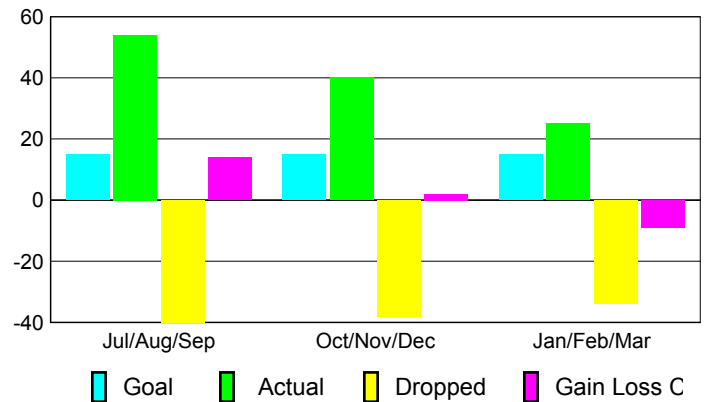

Membership Results 2008-2009

Goal, New, Dropped, Gain/Loss